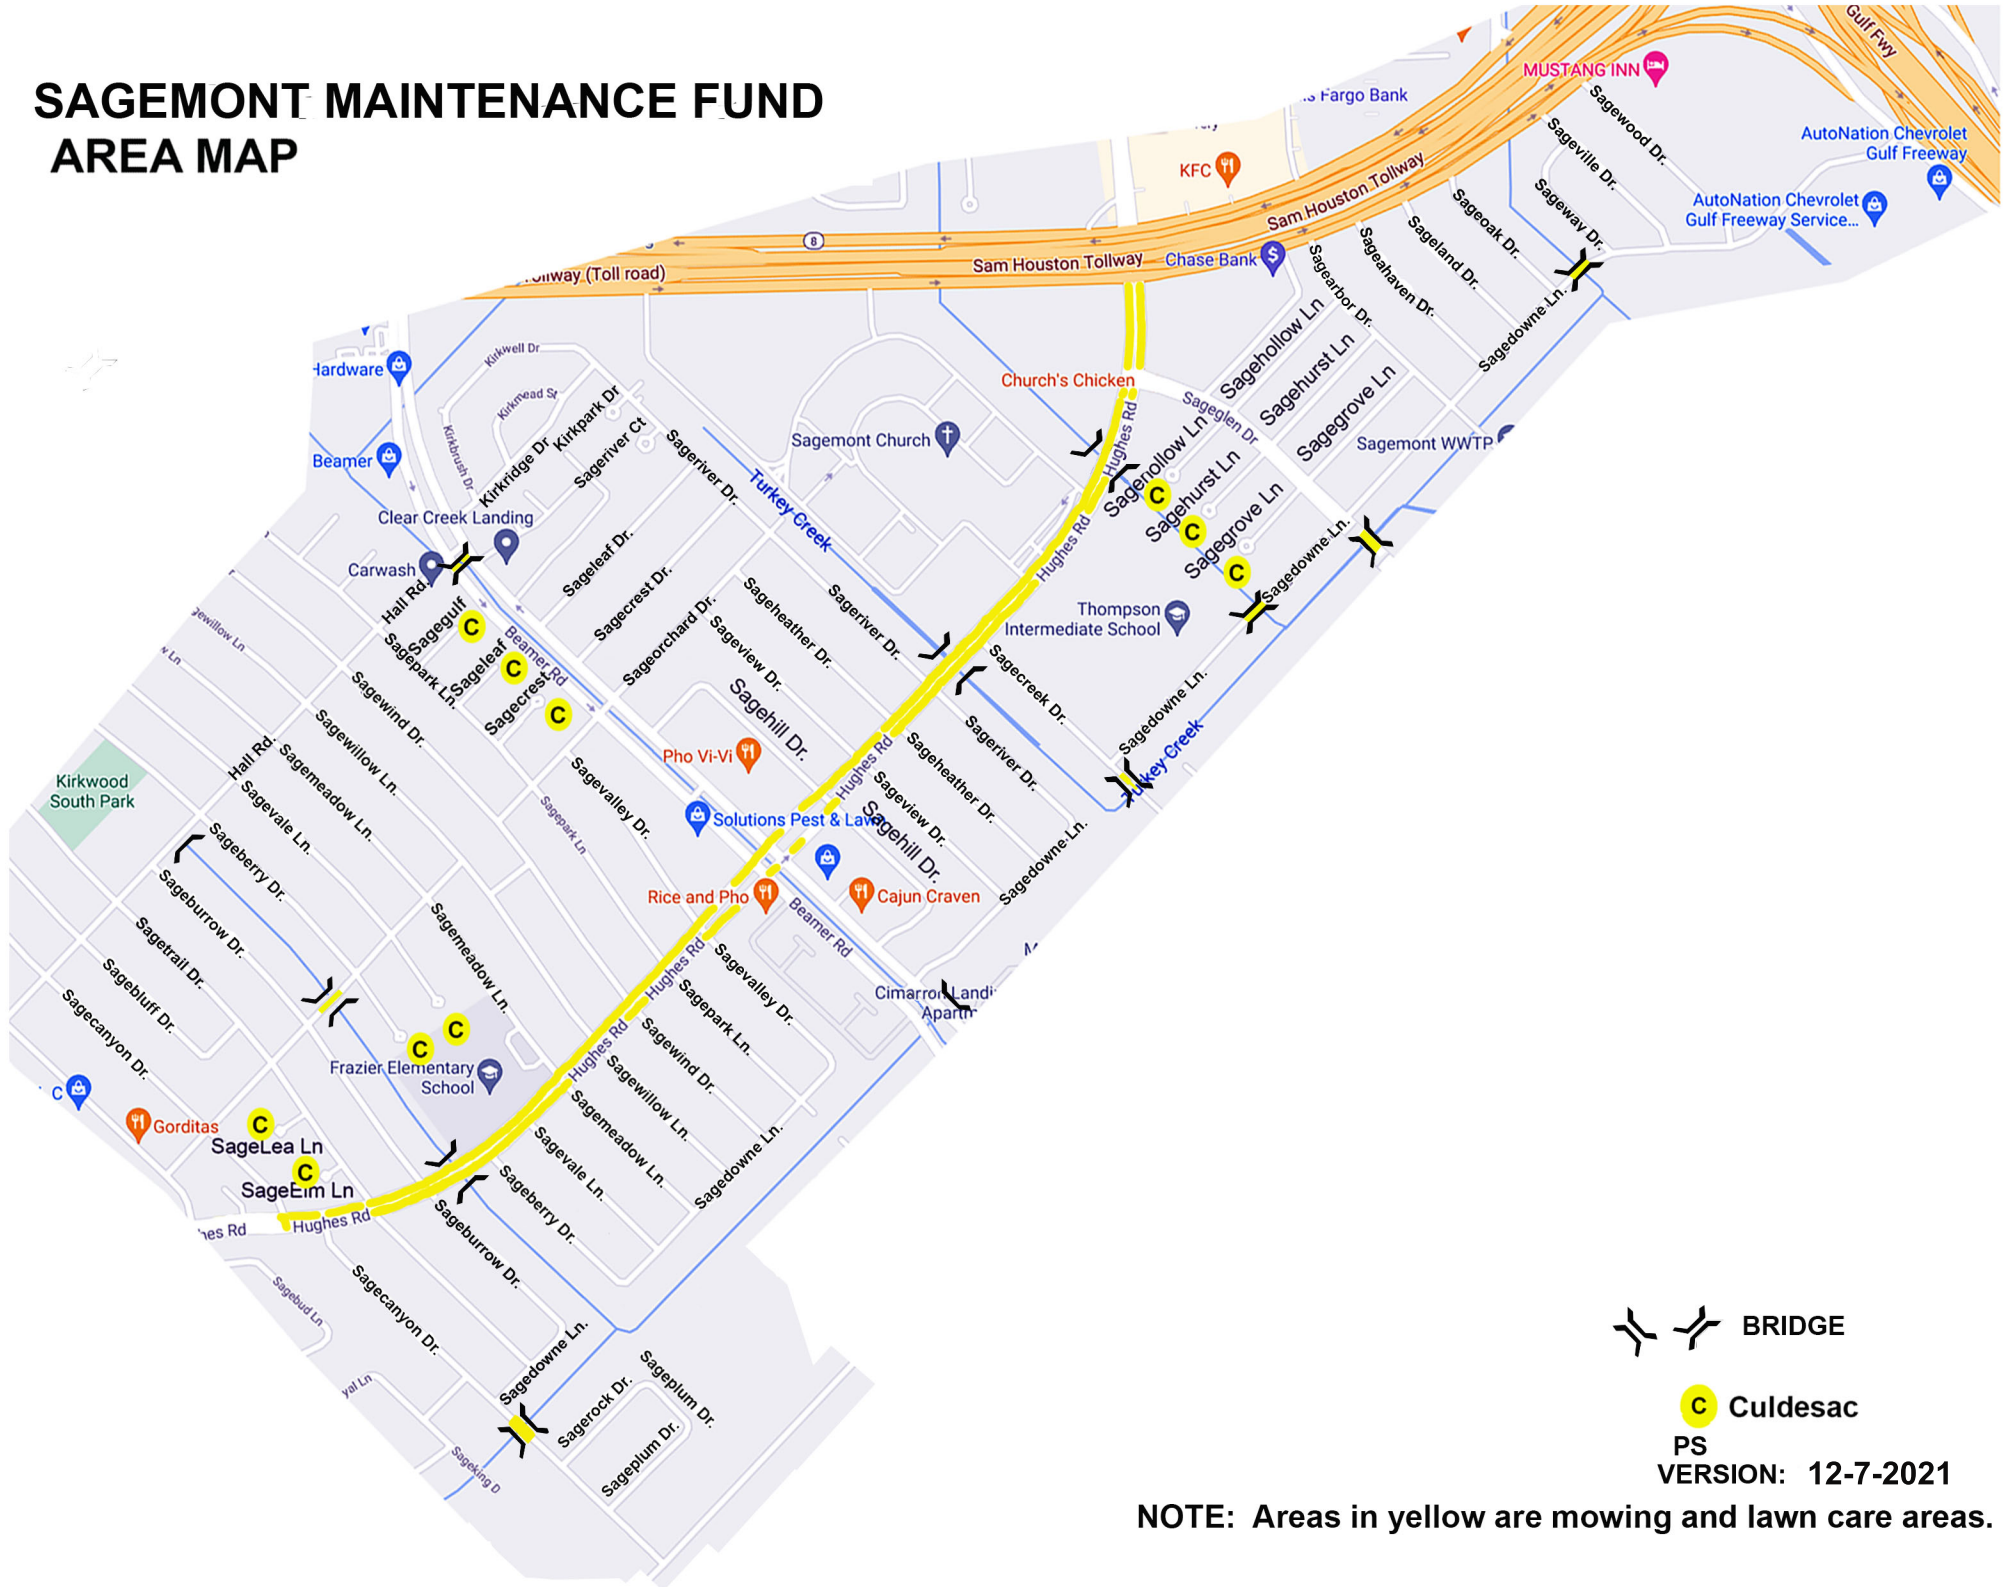

SAGEMONT MAINTENANCE FUND AREA MAP

 BRIDGE

 Culdesac

PS
VERSION: 12-7-2021

NOTE: Areas in yellow are mowing and lawn care areas.